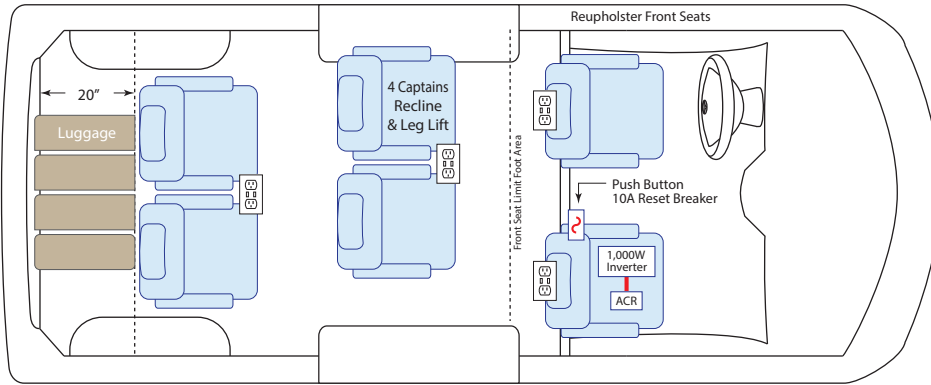

Ground Transportation • Mercedes-Benz Metris