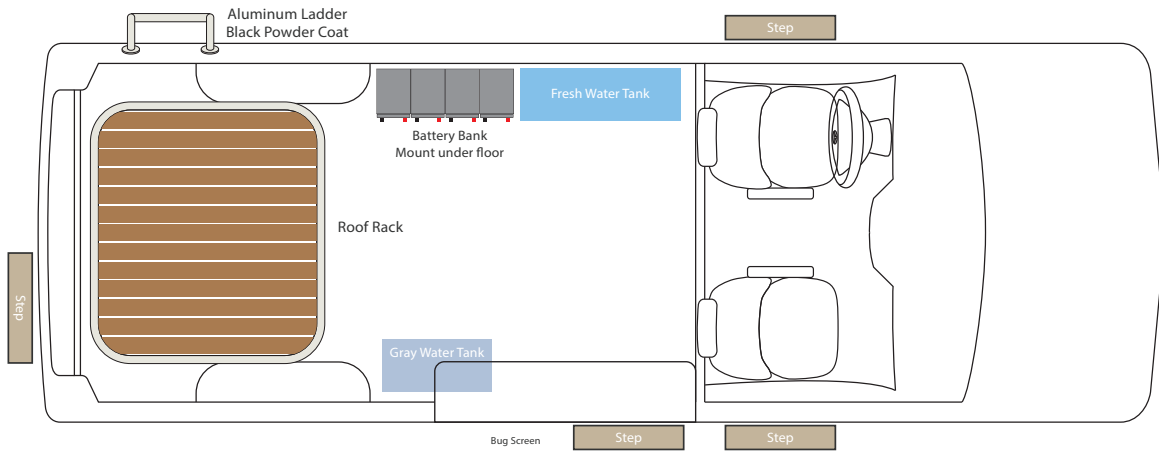

Hunting and Fishing Conversion • Mercedes-Benz Sprinter 144 4x4