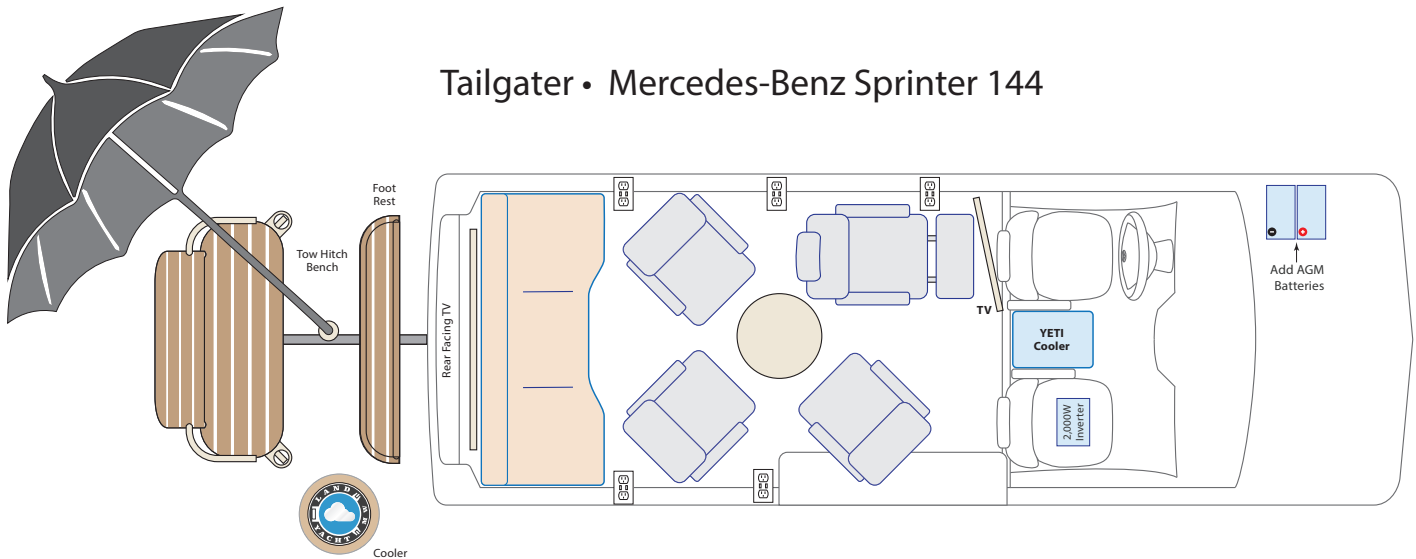

Minimalist • Mercedes-Benz Sprinter 170

Extended Roof Deck

Handicap Family Transporter • Mercedes-Benz Sprinter 170

Minimalist • Mercedes-Benz Sprinter 170 EXT

Tailgater • Mercedes-Benz Sprinter 144

Portable Outdoor Wine Bar for Weddings & Events • 1976 Go Tag Along Camper Conversion