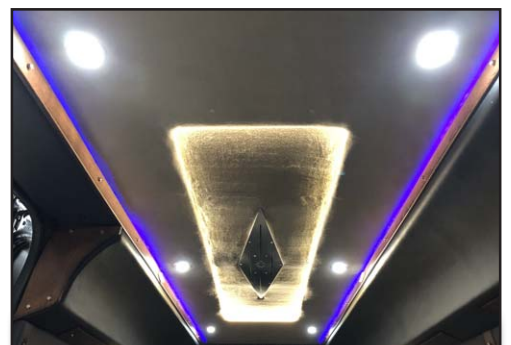

Ceiling LED Accent Lighting