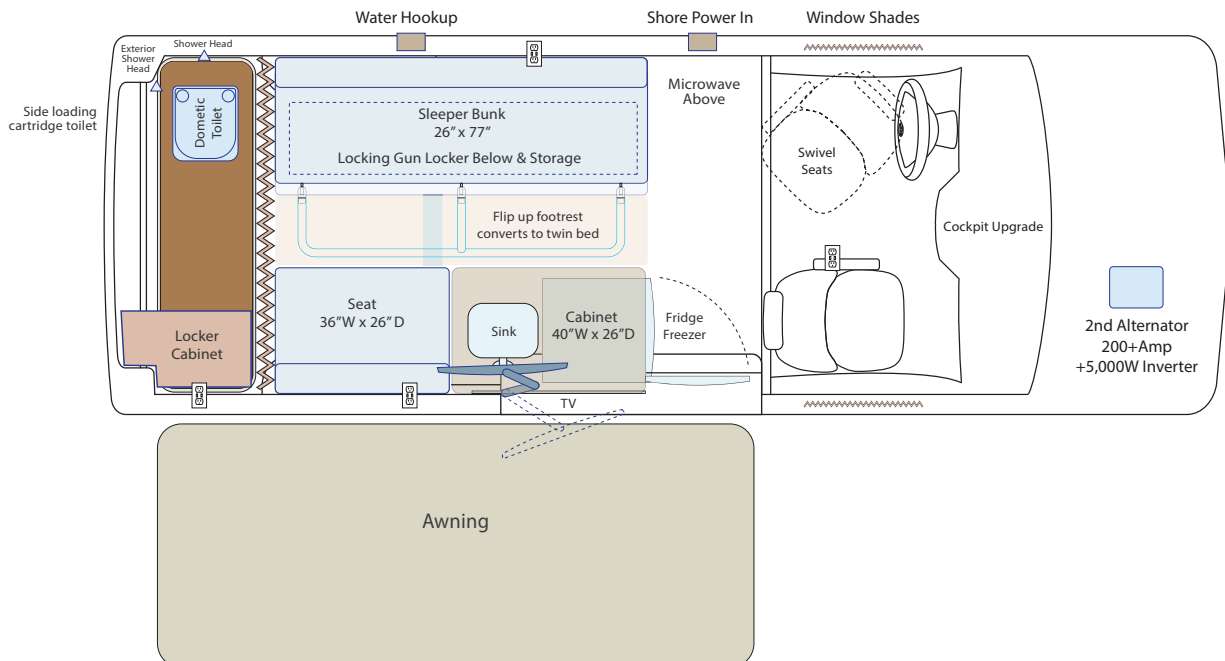

Hunting and Fishing Conversion • Mercedes-Benz Sprinter 144 4x4