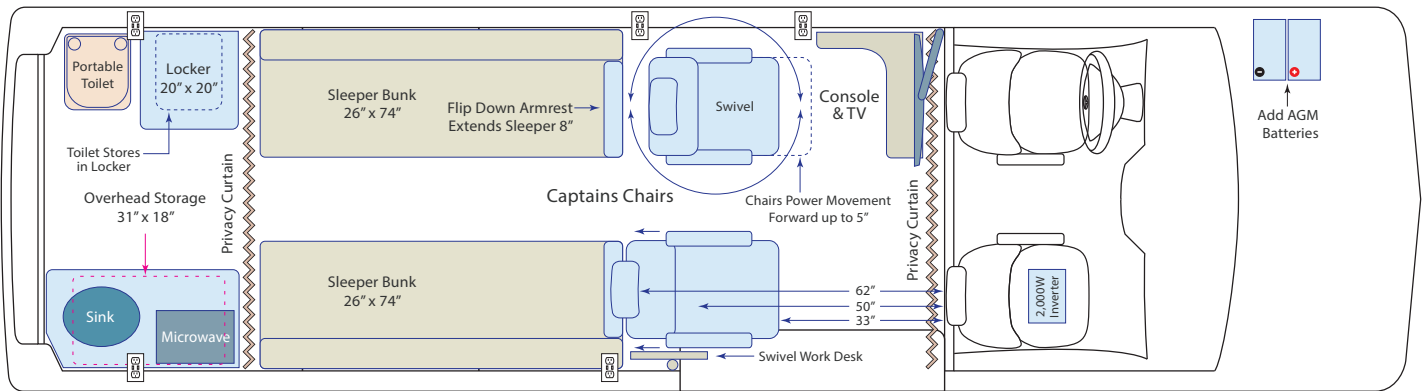

Minimalist • Mercedes-Benz Sprinter 170

Extended Roof Deck

Handicap Family Transporter • Mercedes-Benz Sprinter 170

Minimalist • Mercedes-Benz Sprinter 170 EXT

Tailgater • Mercedes-Benz Sprinter 144

Portable Outdoor Wine Bar for Weddings & Events • 1976 Go Tag Along Camper Conversion