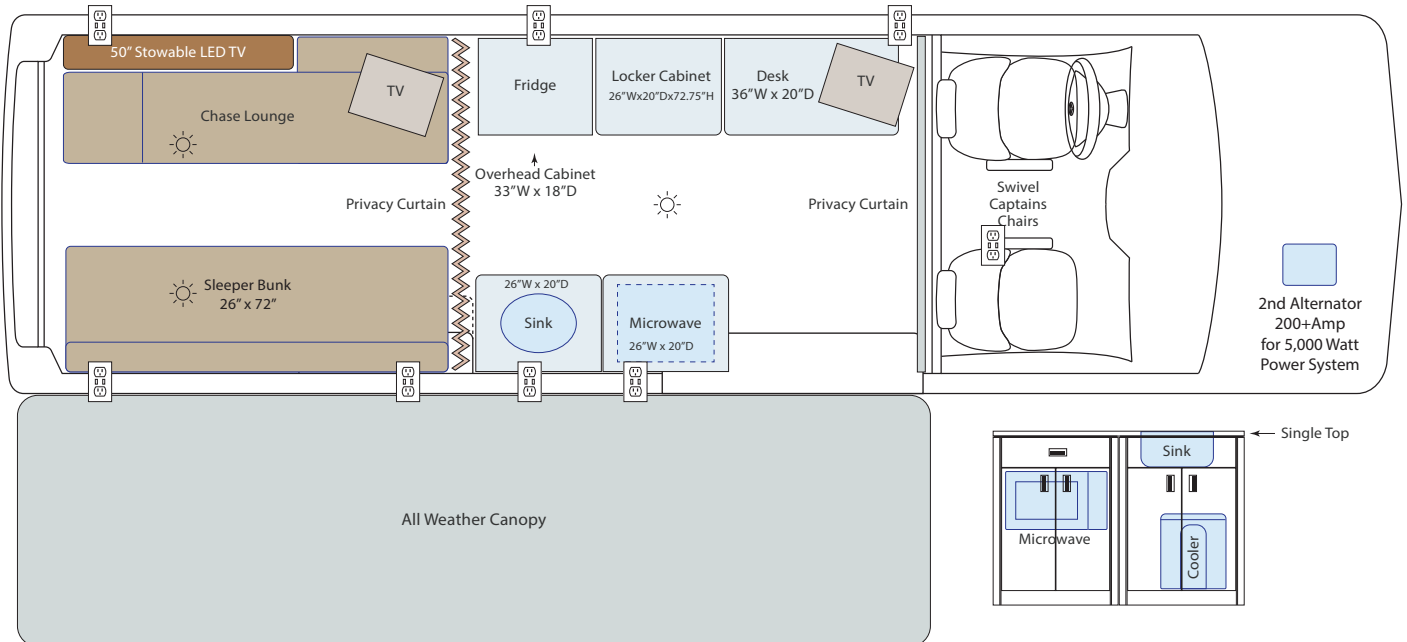

Disaster Response Tailgater Combo • Mercedes-Benz Sprinter 172EXT