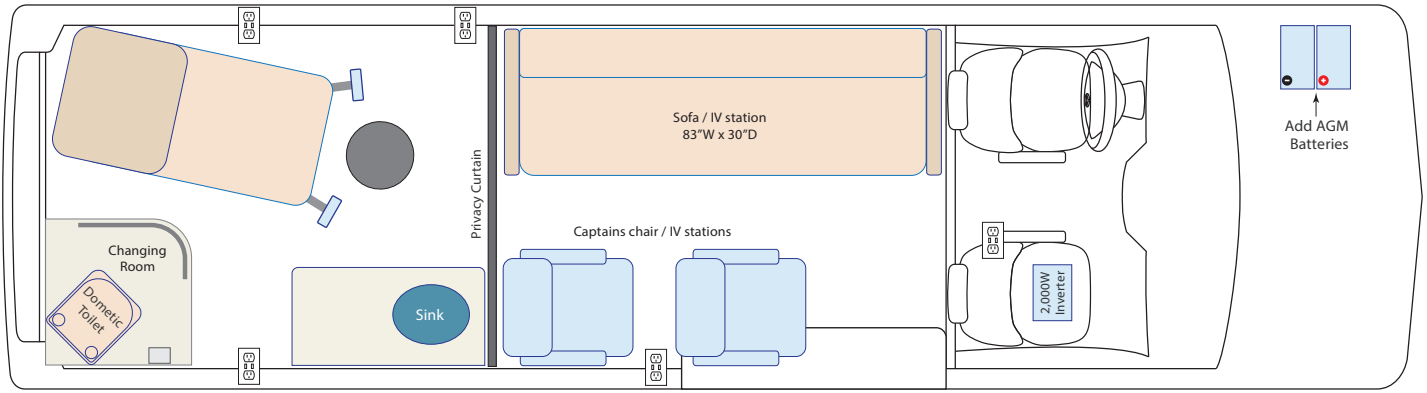

Mobile Health Wellness Business • Mercedes-Benz Sprinter 170 EXT