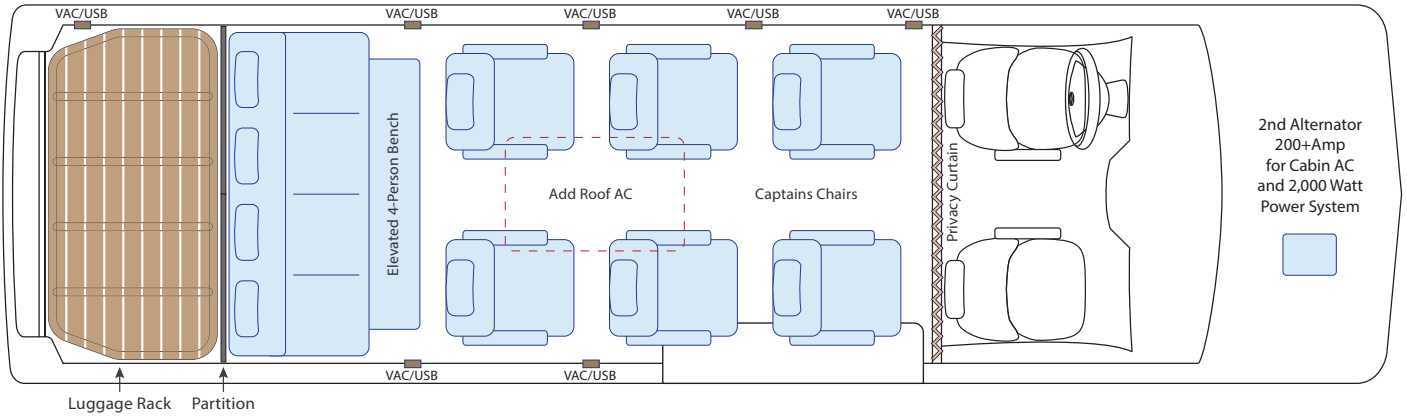

Jet 77 Transporter • Mercedes-Benz Sprinter 172EXT