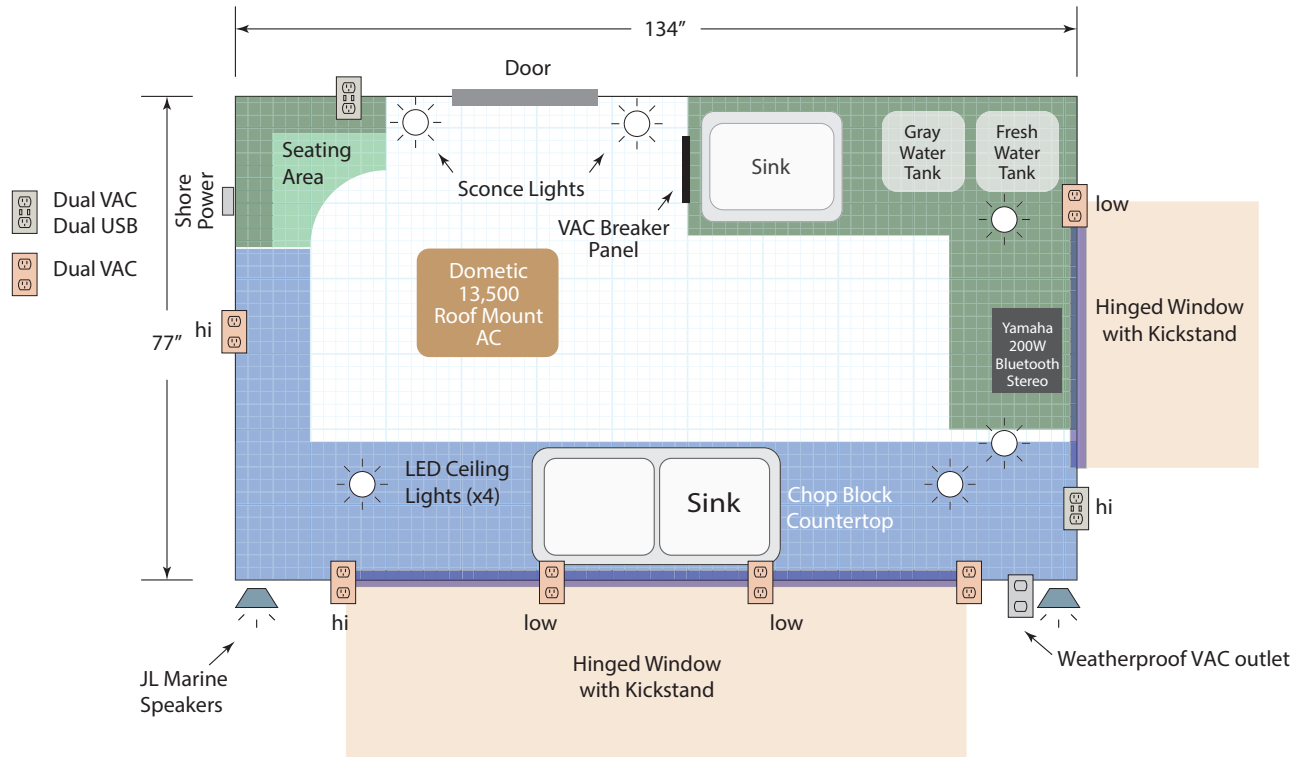

Minimalist • Mercedes-Benz Sprinter 170

Extended Roof Deck

Handicap Family Transporter • Mercedes-Benz Sprinter 170

Minimalist • Mercedes-Benz Sprinter 170 EXT

Tailgater • Mercedes-Benz Sprinter 144

Portable Outdoor Wine Bar for Weddings & Events • 1976 Go Tag Along Camper Conversion