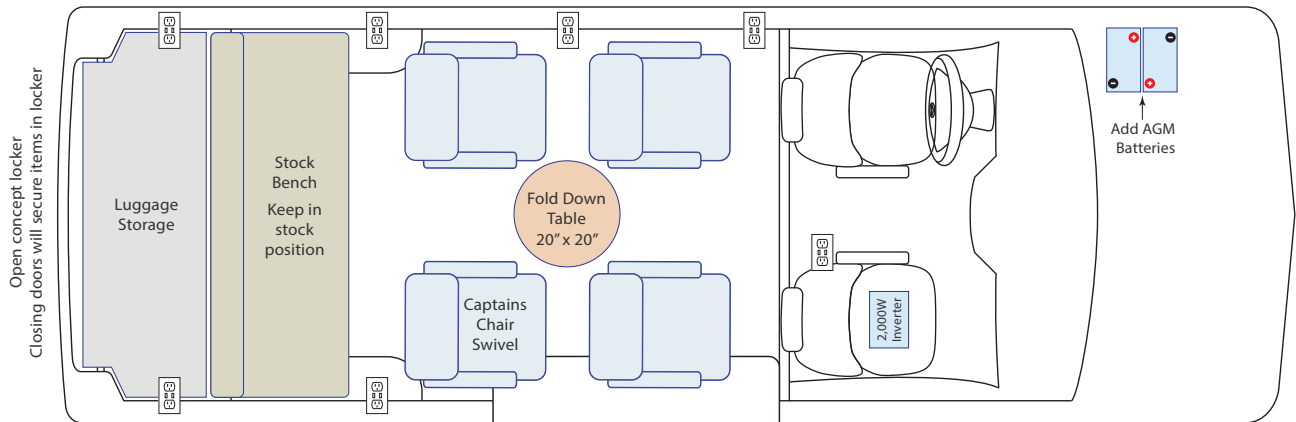

Tennis Player • Mercedes-Benz Sprinter 144