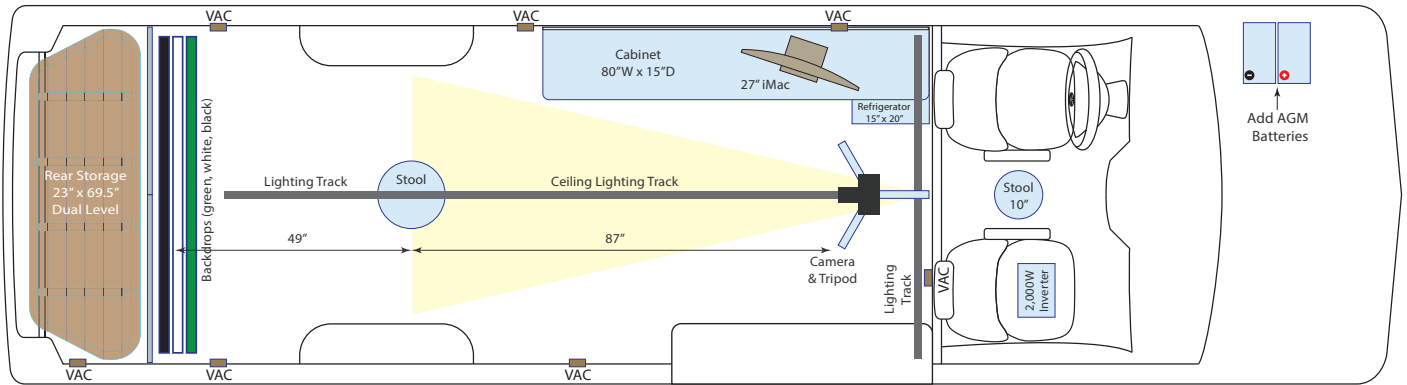

Mobile Photography • Mercedes-Benz Sprinter 172EXT