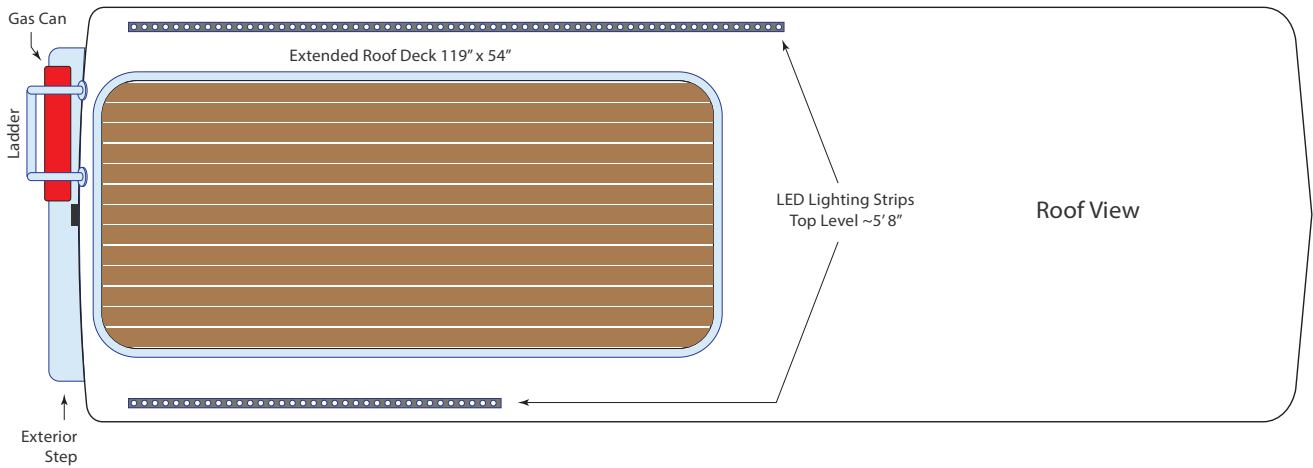

Motocross • Mercedes-Benz Sprinter 144