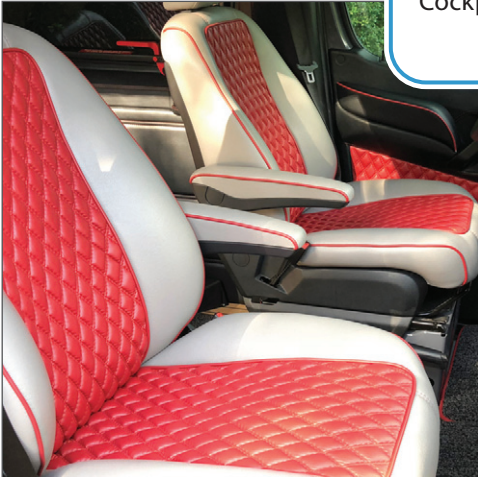

Custom cup holders

Attention to detail is a Land Yacht trademark.

Other Features

- Ceramic window tint
- Insulation package
- Custom cup holders
- Wool carpeting

Wool carpeting

Cockpit upgrade package is a Land Yacht classic.